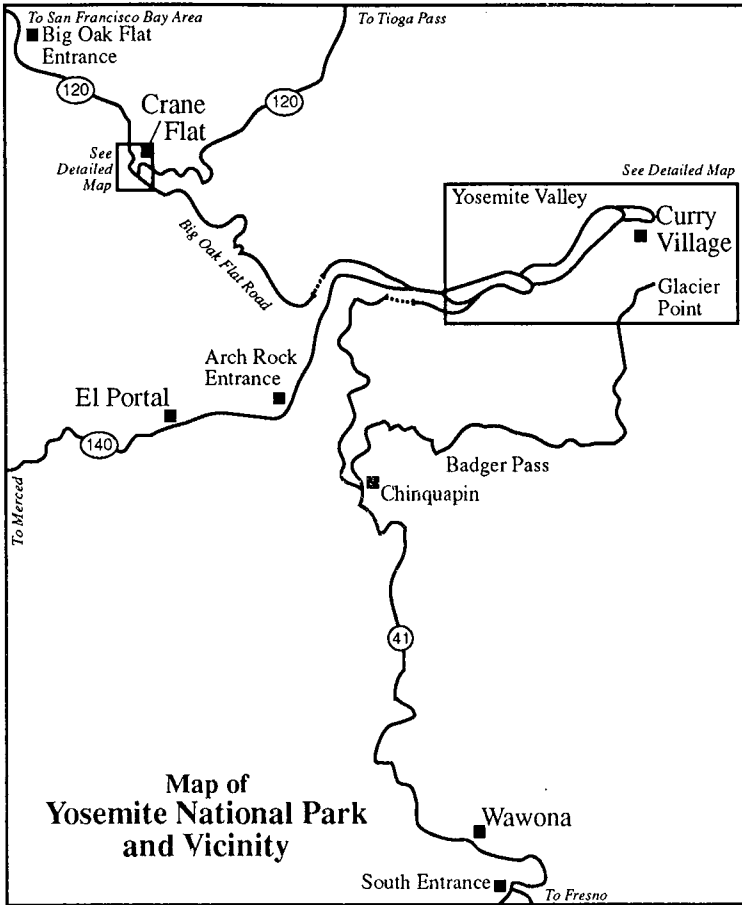

Yosemite Institute

How to get where you are going...

Curry Village is located in Yosemite Valley accessible by Highways 41, 140, and 120. Yosemite Institute's Crane Flat campus is on Highway 120, eight miles East of the Big Oak Flat entrance station or 16 miles from Yosemite Valley traveling West on the Big Oak Flat road.